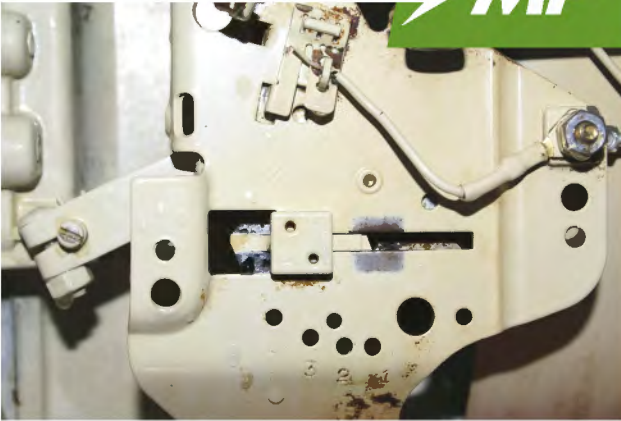

Use **RYDALL MP** for these tough contaminants

- Blood
- Coffee
- Fingerprints
- Grease
- Heavy Soils
- Mildew Stains
- Oil
- Sludge
- Carbon
- Dirt
- Grass Stains
- Grime
- Ink
- Nicotine
- Scuff Marks
- Tire Marks

RYDALL **MP**

BIODEGRADABLE Multi Purpose Degreaser TM

Concentrated Multi-Purpose Surface Degreaser/Cleaner

RYDALL MP is ideal for industrial and commercial facilities, institutions and even households. **RYDALL MP** removes oil, grease, grime, dirt and all kinds of other contaminants from all types of surfaces. This strong, versatile and biodegradable degreaser/cleaner comes in a highly concentrated, non-hazardous form and may be custom diluted to fit virtually any cleaning application.

RYDALL MP is a water soluble, mineral oil-free, alkaline solution that contains specially modified additives for improved oil holding capacity, surface wetting and low-foaming attributes. Our **Multi-Purpose** degreaser is one of the strongest, non-solvent based, degreasers available on the market. **RYDALL MP** is developed for extreme applications where only the harshest of alternatives would cut the deposits.

RYDALL MP is a non-acidic, non-flammable, highly effective oil and fat remover, which is able to remove heavy organic components. **RYDALL MP** also provides complete rinse off of the pollutants without any danger of combustion and without leaving any greasy films.

www.apexengineeringproducts.com

Directions for use:

Liberal spray on virtually any water washable surface and let sit for 20-30 seconds. Wipe clean and rinse with water. For stubborn stains, repeat the procedure. It is as safe and simple as that! The reason for the short wait time is because the **RYDALL MP** is a highly effective oil and fat remover which is able to crawl under the residues on machines and equipment. This Multi-Purpose degreaser/cleaner includes specially modified additives for improved oil holding capacity, low foam and maximum surface wetting. When sprayed on the equipment, **RYDALL MP** starts to soak around and underneath the oily accumulations, lifting them from the surface allowing the deposits to be wiped and/or rinsed away!